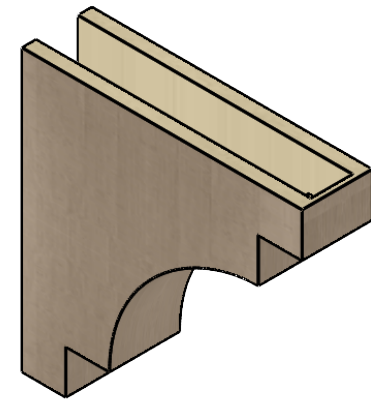

ITEM NUMBER: CORU05X20X20MEDRCPR

5"W X 20"D X 20"H SERIES 1 THIN MEDITERRANEAN ROUGH CEDAR
TIMBERTHANE FAUX WOOD CORBEL, PRIMED

SIDE PROFILE

FRONT PROFILE

ISOMETRIC

EKENA MILLWORK
2300 WEST MAIN ST.
CLARKSVILLE, TX 75426
TOLL FREE: 866-607-0453
WWW.EKENAMILLWORK.COM

NOTES

1. INSTALLATION TO BE COMPLETED IN ACCORDANCE WITH MANUFACTURER'S SPECIFICATIONS.
2. DRAWING MAY NOT BE TO SCALE
3. THIS DRAWING IS INTENDED FOR DESIGN AND PLANNING PURPOSES ONLY.
4. ALL INFORMATION CONTAINED HEREIN WAS CURRENT AT THE TIME OF DEVELOPMENT BUT MUST BE REVIEWED AND APPROVED BY THE PRODUCT MANUFACTURER TO BE CONSIDERED ACCURATE.
5. TIMBERTHANE ARCHITECTURAL PRODUCTS ARE MADE FROM HIGH DENSITY URETHANE AND COME FACTORY PRIMED