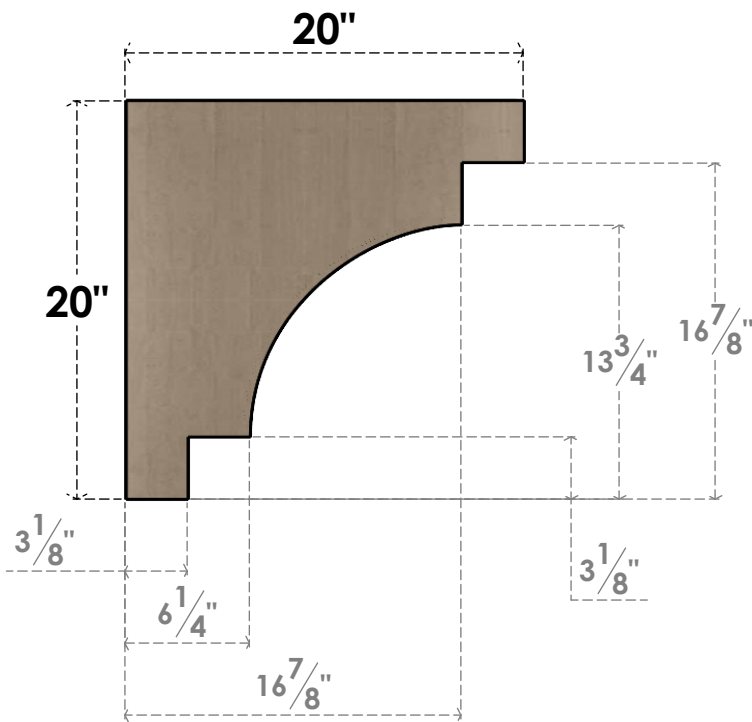

ITEM NUMBER: CORU05X20X20MEDRCPR

5"W X 20"D X 20"H SERIES 1 THIN MEDITERRANEAN ROUGH CEDAR
TIMBERTHANE FAUX WOOD CORBEL, PRIMED

SIDE PROFILE

FRONT PROFILE

ISOMETRIC

EKENA MILLWORK
2300 WEST MAIN ST.
CLARKSVILLE, TX 75426
TOLL FREE: 866-607-0453
WWW.EKENAMILLWORK.COM

NOTES

1. INSTALLATION TO BE COMPLETED IN ACCORDANCE WITH MANUFACTURER'S SPECIFICATIONS.
2. DRAWING MAY NOT BE TO SCALE
3. THIS DRAWING IS INTENDED FOR DESIGN AND PLANNING PURPOSES ONLY.
4. ALL INFORMATION CONTAINED HEREIN WAS CURRENT AT THE TIME OF DEVELOPMENT BUT MUST BE REVIEWED AND APPROVED BY THE PRODUCT MANUFACTURER TO BE CONSIDERED ACCURATE.
5. TIMBERTHANE ARCHITECTURAL PRODUCTS ARE MADE FROM HIGH DENSITY URETHANE AND COME FACTORY PRIMED