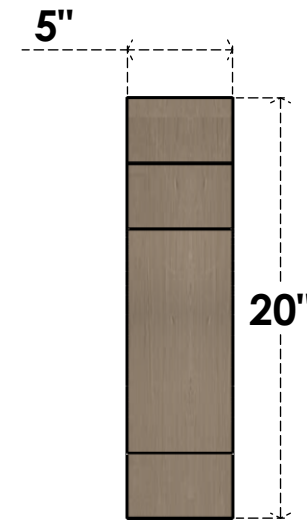

ITEM NUMBER: CORU05X20X20MEDRCPR

5"W X 20"D X 20"H SERIES 1 THIN MEDITERRANEAN ROUGH CEDAR
TIMBERTHANE FAUX WOOD CORBEL, PRIMED

SIDE PROFILE

FRONT PROFILE

ISOMETRIC

EKENA MILLWORK
2300 WEST MAIN ST.
CLARKSVILLE, TX 75426
TOLL FREE: 866-607-0453
WWW.EKENAMILLWORK.COM

NOTES

1. INSTALLATION TO BE COMPLETED IN ACCORDANCE WITH MANUFACTURER'S SPECIFICATIONS.
2. DRAWING MAY NOT BE TO SCALE
3. THIS DRAWING IS INTENDED FOR DESIGN AND PLANNING PURPOSES ONLY.
4. ALL INFORMATION CONTAINED HEREIN WAS CURRENT AT THE TIME OF DEVELOPMENT BUT MUST BE REVIEWED AND APPROVED BY THE PRODUCT MANUFACTURER TO BE CONSIDERED ACCURATE.
5. TIMBERTHANE ARCHITECTURAL PRODUCTS ARE MADE FROM HIGH DENSITY URETHANE AND COME FACTORY PRIMED